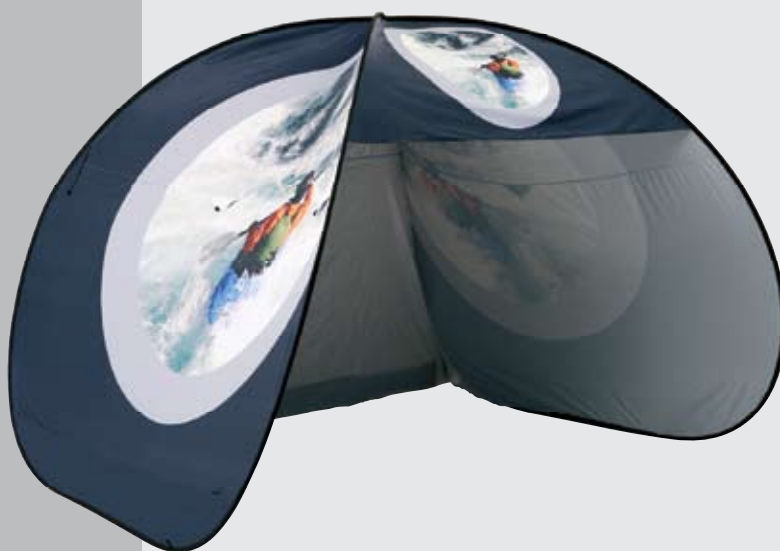

JUMBO CABANA

JUMBO CABANA

- ▲ 1.9 m (6' 2")
- Width: 3.5 m (11' 5")
- ◀ Depth: 2.2 m (7' 2")
- 🧳 8.6 kg (18.9 lb)

With our bold 3D designs you're guaranteed to have the competition feeling a little flat.

The Jumbo Cabana offers spacious cover with high visibility. The large print area makes this an effective marketing tool and gives you a landmark at any outdoor event.